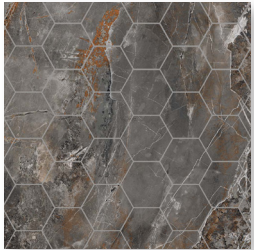

MINERAL

COLLECTION

MALINE TILE
ELEVATE YOUR SHOWROOM

malinetile.com

MINERAL

Stock Sizes

12"x24"

24"x48"

3"x24" Bullnose

Hexagon
Mosaic

Colors

Antrax

Grey

Pearl

Taupe

Floral Deco Cold

Floral Deco Warm

Antrax | 24"x48"

Pearl | 24"x48"

Taupe | 24"x48"

Floral Deco Warm | 24"x48"

MINERAL

Technical Characteristics

Material	Finish	Thickness	Application	Frost Resistance	Rectified
Glazed Porcelain	Matte	9mm	Interior/ Exterior	Yes	Yes