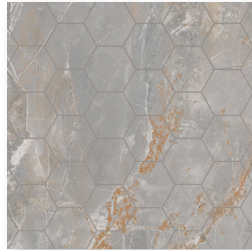

3"x24" Bullnose

Hexagon
Mosaic

Colors

Antrax

Grey

Pearl

Taupe

Floral Deco Cold

Floral Deco Warm

Antrax | 24"x48"

Pearl | 24"x48"

Taupe | 24"x48"

Floral Deco Warm | 24"x48"

MINERAL

Technical Characteristics

Material	Finish	Thickness	Application	Frost Resistance	Rectified
Glazed Porcelain	Matte	9mm	Interior/ Exterior	Yes	Yes