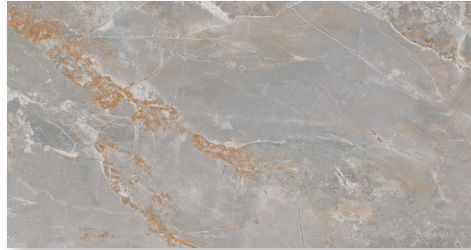

3"x24" Bullnose

Hexagon
Mosaic

Colors

Antrax

Grey

Pearl

Taupe

Floral Deco Cold