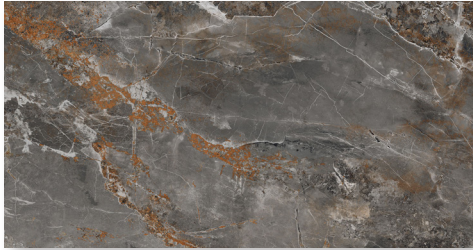

MINERAL

COLLECTION

MALINE TILE
ELEVATE YOUR SHOWROOM

malinetile.com

MINERAL

Stock Sizes

12"x24"

24"x48"

3"x24" Bullnose

Hexagon
Mosaic

Colors

Antrax

Grey

Pearl

Taupe

Floral Deco Cold