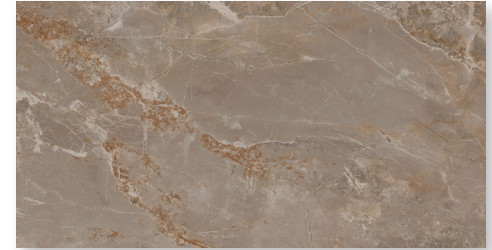

3"x24" Bullnose

Hexagon
Mosaic

Colors

Antrax

Grey

Pearl

Taupe

Floral Deco Cold